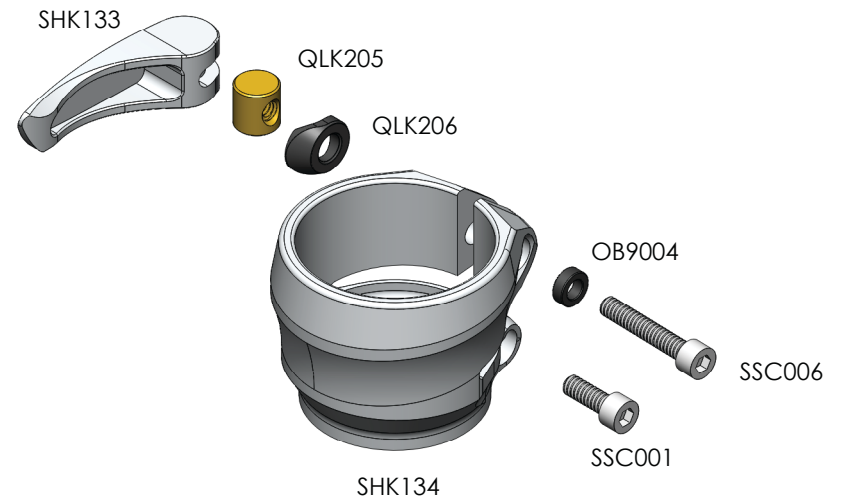

## FIGURE 2 - REGULATOR

# SHOCKER RSX

OFFICIAL PARTS GUIDE

FIGURE 3- CORE

# SHOCKER RSX

OFFICIAL PARTS GUIDE

LATCH

FIGURE 5 - ASSC.

FEEDTUBE

BALL DETENT

# SHOCKER RSX

OFFICIAL PARTS GUIDE

FIGURE 6 - BODY