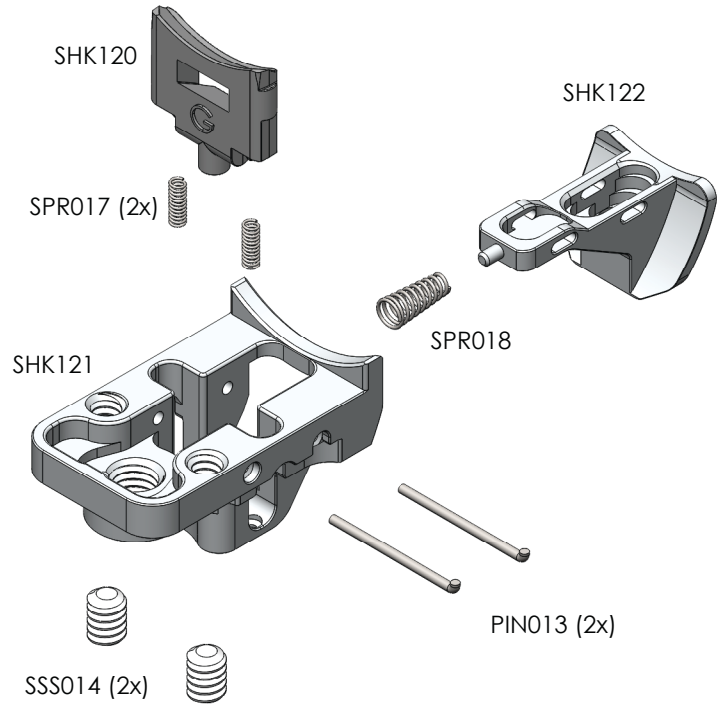

## FIGURE 2 - REGULATOR

# SHOCKER RSX

OFFICIAL PARTS GUIDE

FIGURE 3- CORE

# SHOCKER RSX

OFFICIAL PARTS GUIDE

LATCH

FIGURE 5 - ASSC.

FEEDTUBE

BALL DETENT

# SHOCKER RSX

OFFICIAL PARTS GUIDE

FIGURE 6 - BODY