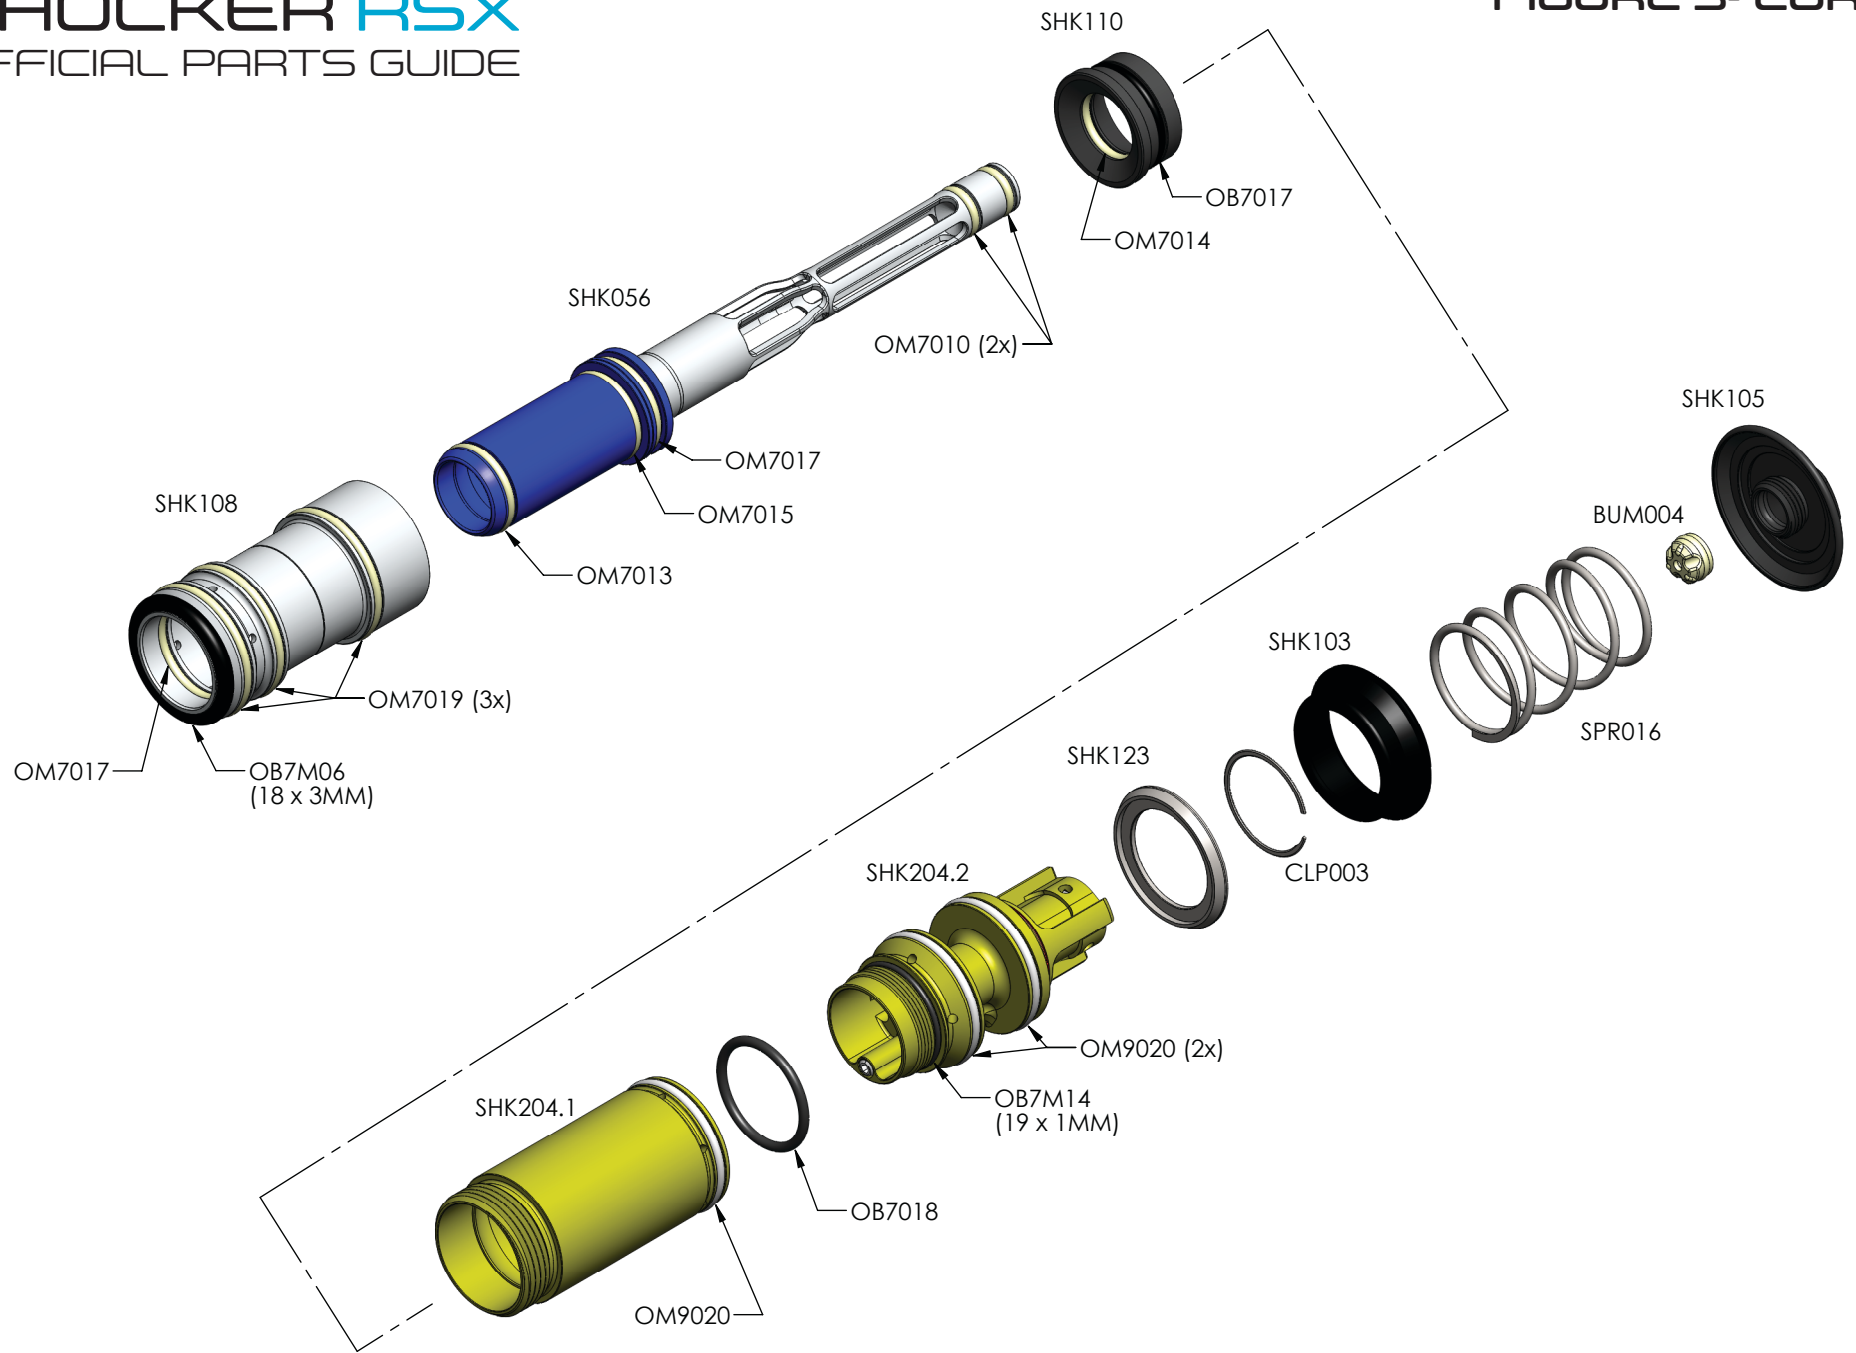

# SHOCKER RSX

OFFICIAL PARTS GUIDE

## FIGURE 2 - REGULATOR

# SHOCKER RSX

OFFICIAL PARTS GUIDE

FIGURE 3- CORE

# SHOCKER RSX

OFFICIAL PARTS GUIDE

LATCH

FIGURE 5 - ASSC.

FEEDTUBE

BALL DETENT