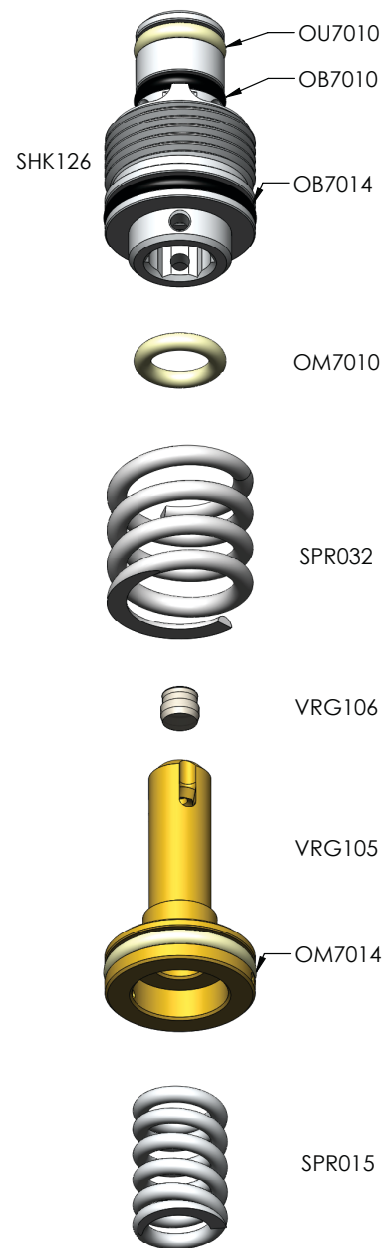

# SHOCKER RSX

OFFICIAL PARTS GUIDE

# SHOCKER RSX

OFFICIAL PARTS GUIDE

FIGURE 3- CORE

# SHOCKER RSX

OFFICIAL PARTS GUIDE

LATCH

FIGURE 5 - ASSC.

FEEDTUBE

BALL DETENT

# SHOCKER RSX

OFFICIAL PARTS GUIDE

FIGURE 6 - BODY